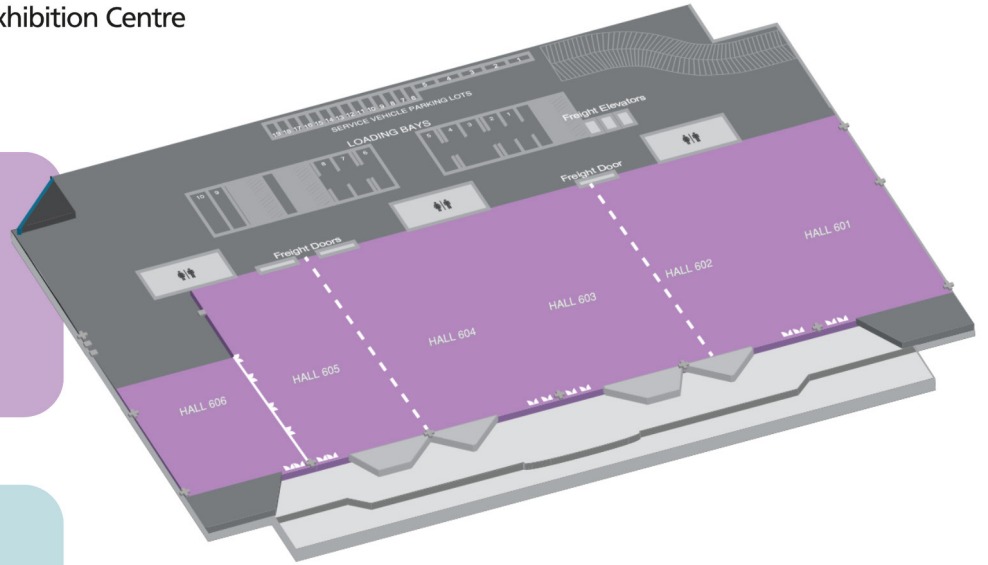

Suntec

SINGAPORE
Convention & Exhibition Centre

LEVEL 6

Plenary Hall
Session Room

LEVEL 4

Exhibition Hall
Fireside Chat
ISMRT Session Rooms
Posters
Power Pitch Theatres
Resonarium

LEVEL 3

Session Rooms
Committee Meeting Rooms
Donor Lounge
Mothers Room
Prayer Room
Registration
Speaker Ready Room
Study Group
Business Meeting Rooms