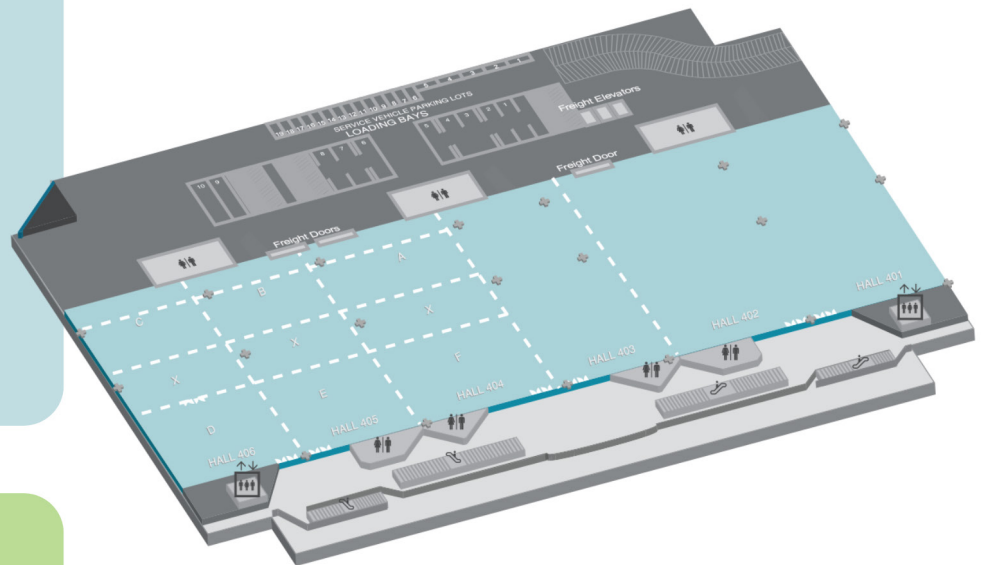

Suntec

SINGAPORE
Convention & Exhibition Centre

LEVEL 6

Plenary Hall
Session Room

LEVEL 4

Exhibition Hall
Fireside Chat
ISMRT Session Rooms
Posters
Power Pitch Theatres
Resonarium

LEVEL 3

Session Rooms
Committee Meeting Rooms
Donor Lounge
Mothers Room
Prayer Room
Registration
Speaker Ready Room
Study Group
Business Meeting Rooms